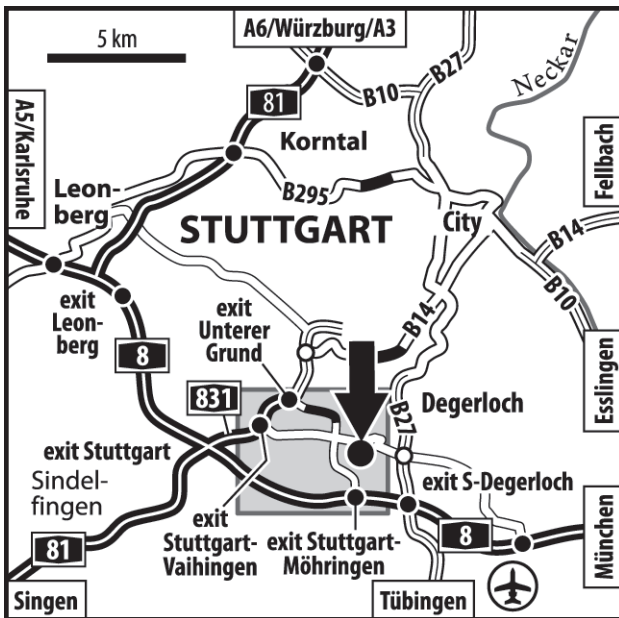

RIB
Vaihinger Straße 151
70567 Stuttgart

Telefon: +49 711 7873-0
E-Mail: info@rib-software.com
Internet: www.rib-software.com